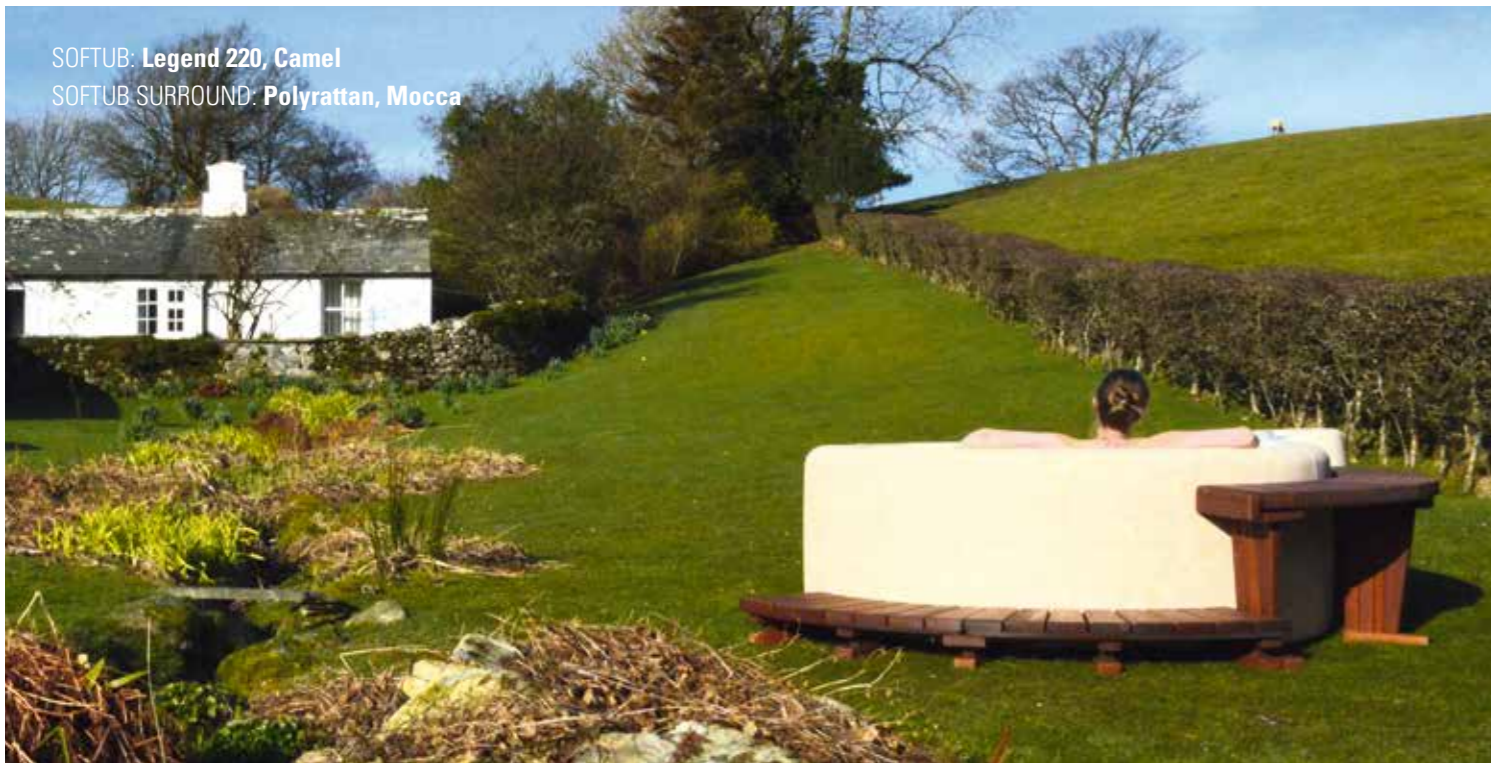

SOFTUB: Legend 220, Camel
SOFTUB SURROUND: Poly rattan, Mocca

TESTIMONIALS

THIS IS WHAT OUR CUSTOMERS SAY ABOUT SOFTUB

We value your opinion and welcome your feedback, whether you are sharing happy memories and encouraging us in what we are doing or whether your feedback helps us to become even better.

We bought our hot tub last August at the Anglesey Show in North Wales and it has been such a brilliant move. Encroaching old age, aching limbs and the best place to discuss life, the universe and everything else!! It has ticked all the boxes and more. The service throughout was exceptional with professional sales, first class installation and cracking back-up when needed. Thank you and we have recommended the Softub company to anyone who will stay still long enough.

REGARDS ALLY HARGREAVES

p.s. It has done my back problems a remarkable amount of good and kept me mobile.

„My experience with Softub UK has been extraordinary. Since buying my tub in the spring of 2013, the service I have received from them has been second to none. They met all the timescales we agreed, were extremely professional and responsive and, in my opinion, went way beyond what I would expect from a firm supplying leisure items such as these. I was a complete novice about hot tubs and they supported me really well and never made me feel as if I was asking for their help and advice too much.

So thank you Mike, Daniela, Joe and the rest of the team for all your help getting me started.“

JOHN DEADMAN

We're absolutely delighted with our Softub. The staff at Softub UK made the purchase really easy and Joe was superb regarding the installation. He even came along the week before to make sure we had everything ready. Then he was so meticulous about installing and filling the tub. The only after-sales service we have needed was a query about how the thermostat worked but that was answered promptly and clearly. Since then we've been in the tub several times every week. It's a great way to relax after a stressful day or a long walk. And our friends love it too - they always want to finish walks at our house now!

CATH & DAVID, PEAK DISTRICT