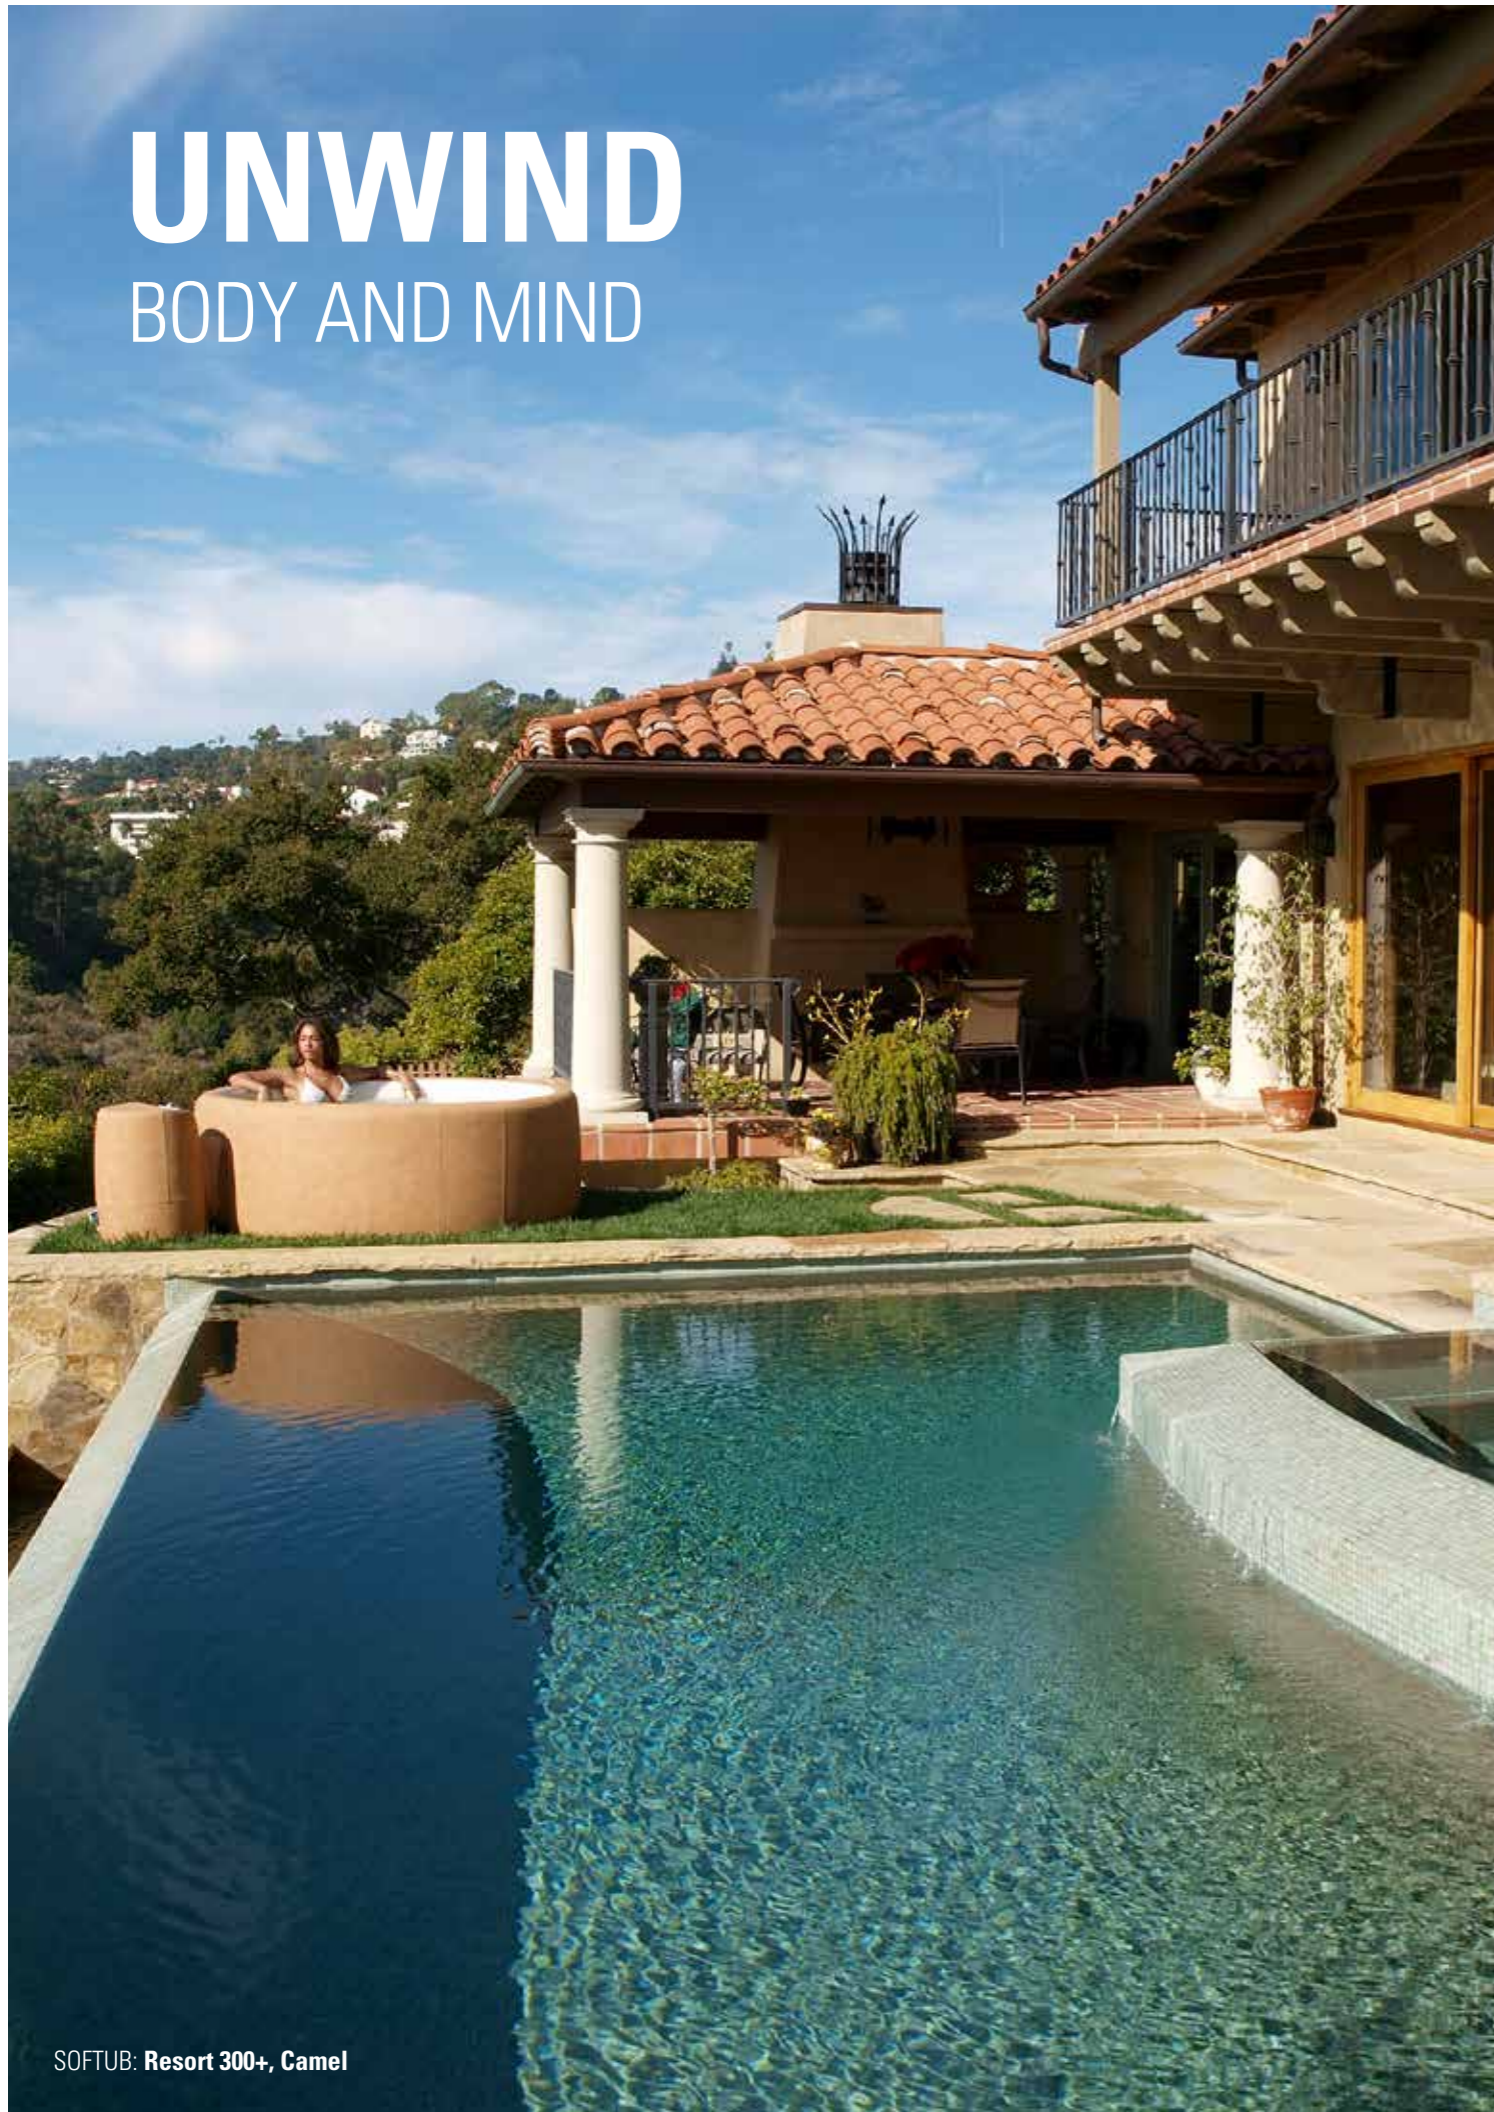

UNWIND

BODY AND MIND

SOFTUB: Resort 300+, Camel

8 REASONS

Softubs combine comfort and style with excellent eco credentials and flexibility – offering you a sanctuary from the stresses and strains of everyday life.

PORTABLE

Light, easy to manoeuvre and easy to install: with a Softub, the most portable hot tub in the world, your choice of locations and possibilities is endless.

CLEAN

The automatic Softub Ozonator function provides an intensive water cleaning program. As a result, every dip is in crystal clear, high-quality water.

ENERGY-EFFICIENT

Softubs are the market leader in heat recovery technology, combining pump, motor and heating into one 'Hydromate' unit. The excess heat from the motor is recovered to heat the filtered water, reducing energy consumption to a minimum.

FLEXIBLE AND VERSATILE

For ultimate flexibility, the Softub's basin shape is designed to allow free and unhindered movement within the pool, enabling you to change your sitting or lounging position, to stretch out or cosy up, whatever mood takes you.

QUIET

Enjoy your Softub in peace and quiet! Thanks to their advanced Whisper technology, Softubs are amongst the quietest hot tubs on the market.

COMFORTABLE

Nothing can compare to a Softub's comfort and convenience. The soft but stable Polybond material provides comfort in all positions – making the pool as comfortable as a leather sofa.

WEATHER RESISTANT

Come rain or shine, heat wave or big freeze a Softub's robust Leathertex outer-casing will withstand the severest weather conditions without being affected. Softubs are built to last.

STYLISH

With its leather look, understated slimline design, modern and elegant exterior colours and practical, stylish accessories, Softub combines high quality, style and beautiful design.