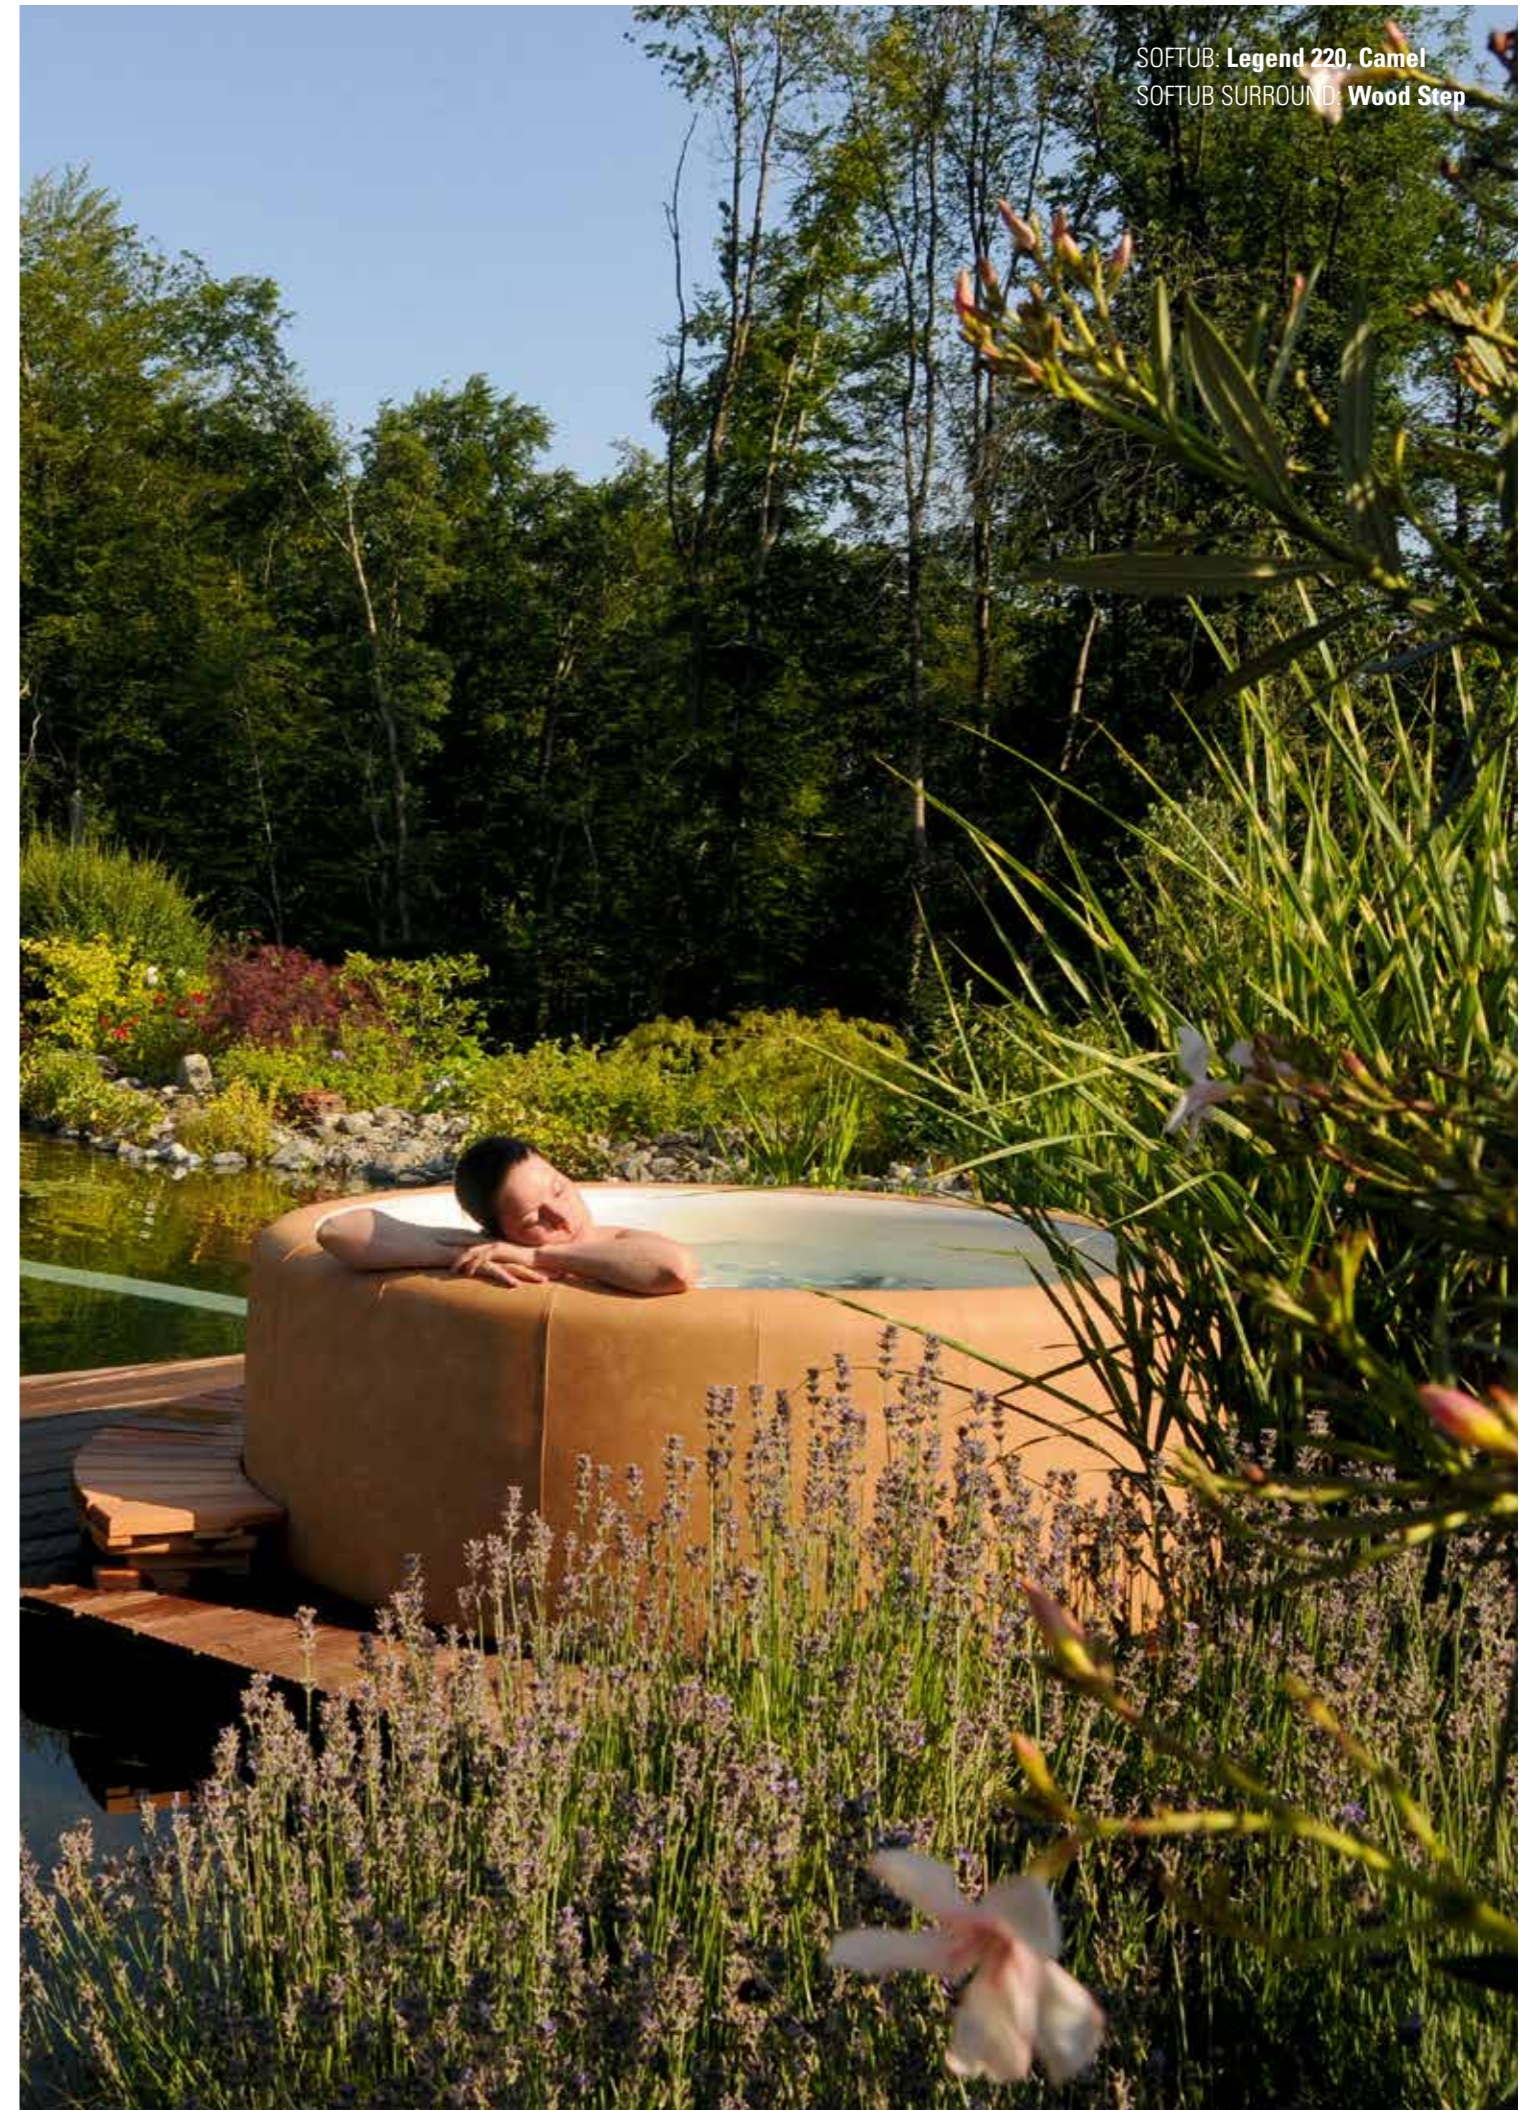

THE ECO TUB

ENJOYING RESPONSIBLY AND SUSTAINABLY

Sustainability and the protection of our environment should be a key consideration for any manufacturer. Softub hot tubs are the market leader in energy efficient and environmentally friendly technologies.

Softub engineers achieved a breakthrough in hot tub technology when they developed the Softub Hydromate. The heart of a Softub combines the hot tub's pump, motor and heating into one unit. Thanks to the clever arrangement of these technical components, the pool's water can be heated by the motor's excess heat. This environmentally-friendly heat recycling process reduces energy consumption to less than a microwave needs to heat a meal.

In addition, the motors innovative Whisper technology reduces the pump's decibel output to nothing more than a gentle murmur thereby reducing a Softub's impact on its environment and its overall footprint even further.

An intelligent filtration system minimises the need for sanitising chemicals and minimises general maintenance. Every

Softub's Ozonator filters the tub's water automatically twice a day, using the oxidation effect of the ozone. As a result, the water isn't just hygienically clean but also stays clear for longer reducing the frequency with which the water needs to be replaced – saving water and the planet. (We recommend that customers change their water 3-4 times a year.)

Softubs are durable and built to last. Even with minimal maintenance the life expectancy of a Softub is 10 years or more. Faults can usually be fixed with simple repairs and without expensive call out charges as the hydromate can simply be sent through the post.

Finally, should you decide to trade in your old Softub against a new model then you do not only save money but help us to save the environment as we ensure that your old tub is reduced, reused or recycled appropriately.

SOFTUB: Legend 220, Camel
SOFTUB SURROUND: Wood Step