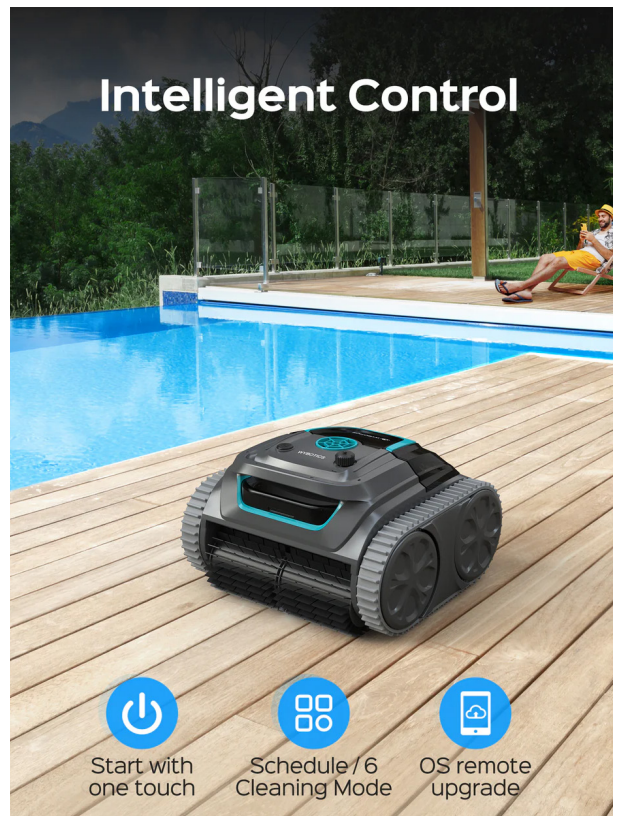

S1

WYBOT

INTELLIGENT CORDLESS POOL CLEANERS

POWER

The Wybot S1 robot, with its reduced size and weight, powerful suction and optimum battery life, cleans all areas of the pool with agility.

AUTONOMY

Its 3-hour autonomy means you can keep your pool clean with fewer interventions. Fast charge in 2.5 hours

INTELLIGENT NAVIGATION

The various intelligent modes (6) offer adaptability to different cleaning needs.

- Advanced WYBOT application - 6 cleaning modes and custom scheduling
- Intelligent path planning - Intelligent navigation ensures thorough, systematic cleaning
- Practical automatic parking technology - Easy to recover after cleaning

S1

WYBOT

TECHNICAL SPECIFICATIONS

- Bottom, sides and waterline use
- In-ground pools up to 75 m²
- Power 90W/ Suction rate 12m³/h
- 6,400 mAh replaceable battery
- 180 µm Filtration
- 8Kg - 45 x 43 x 29cm
- Gyroscope, infrared
- Operating time 3h30
- Charging time 2h30