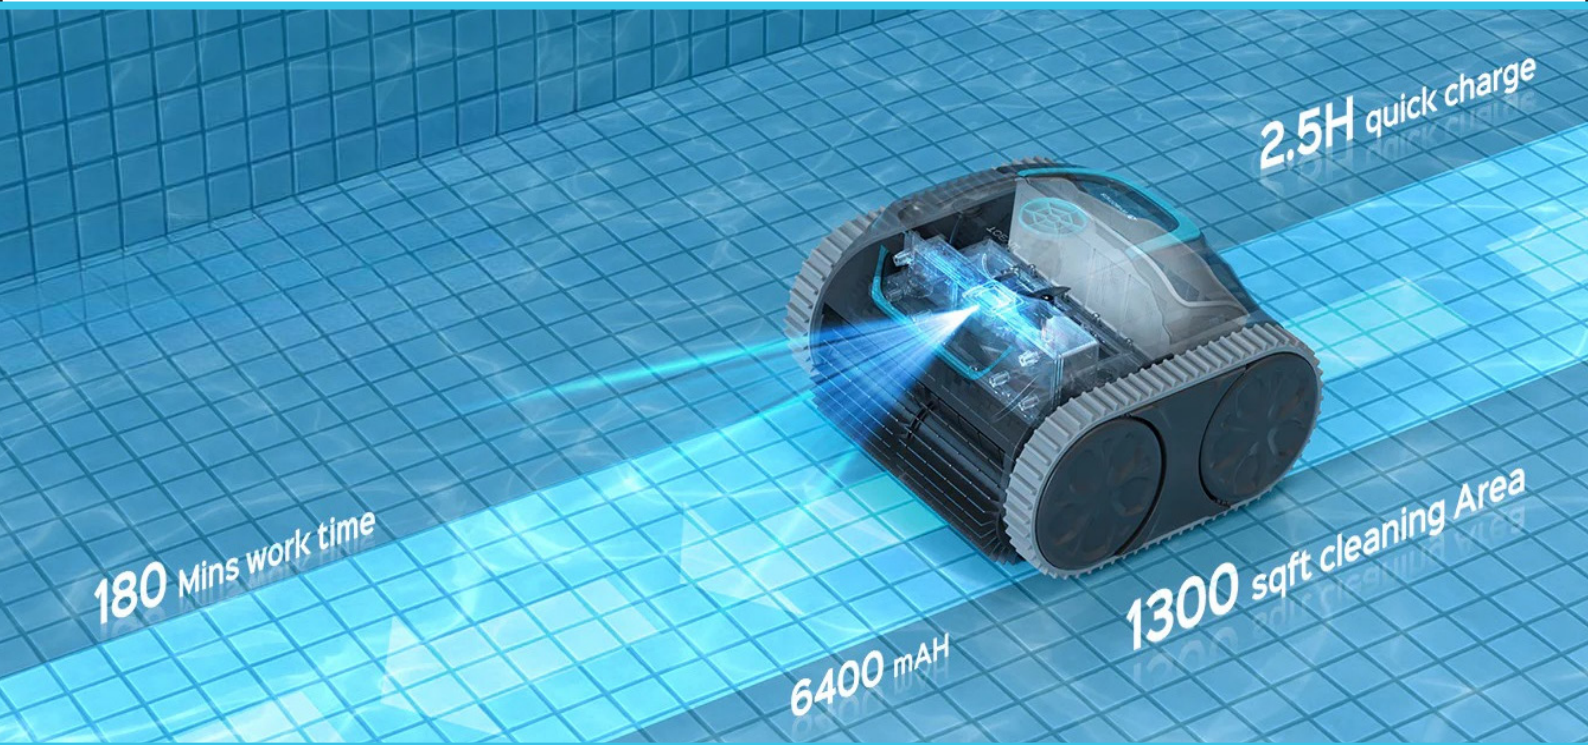

S1

WYBOT

INTELLIGENT CORDLESS POOL CLEANERS

POWER

The Wybot S1 robot, with its reduced size and weight, powerful suction and optimum battery life, cleans all areas of the pool with agility.

AUTONOMY

Its 3-hour autonomy means you can keep your pool clean with fewer interventions. Fast charge in 2.5 hours

INTELLIGENT NAVIGATION

The various intelligent modes (6) offer adaptability to different cleaning needs.

- Advanced WYBOT application - 6 cleaning modes and custom scheduling
- Intelligent path planning - Intelligent navigation ensures thorough, systematic cleaning
- Practical automatic parking technology - Easy to recover after cleaning

S1

WYBOT

TECHNICAL SPECIFICATIONS

- Bottom, sides and waterline use
- In-ground pools up to 75 m²
- Power 90W/ Suction rate 12m³/h
- 6,400 mAh replaceable battery
- 180 µm Filtration
- 8Kg - 45 x 43 x 29cm
- Gyroscope, infrared
- Operating time 3h30
- Charging time 2h30