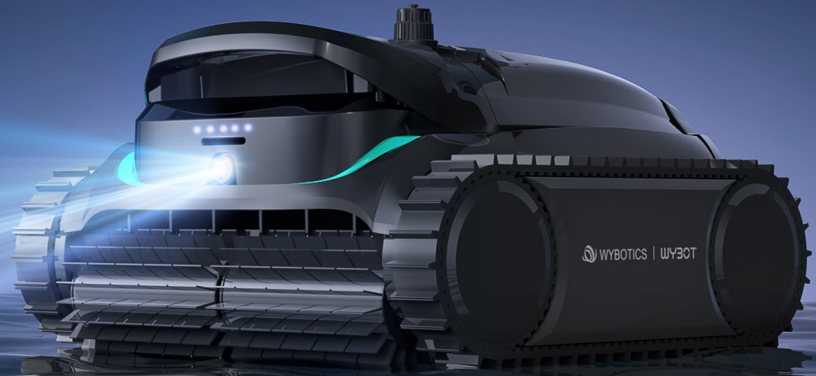

m2 Vision

INTELLIGENT CORDLESS POOL CLEANERS

POWER

With its compact design and 120W of power, the M2 VISION cleaner will leave your pool in perfect condition.

AUTONOMY

The battery is replaceable and has a handy level indicator so you can check its condition at any time .

INTELLIGENT NAVIGATION

The Wybot M2 VISION robot features an advanced sensor system for complete pool coverage, with no missed areas. Visual-based dirt identification / 8 cleaning modes / brushless motor

TECHNICAL SPECIFICATIONS

- Bottom, sides and waterline use
- In-ground pools up to 200 m²
- Power 120W/ Suction rate 15m³/h
- 10,000 mAh replaceable battery
- Double filtration 180 µm + ultrafine filter 40ppi
- 11Kg - 46 x 42 x 23cm
- Gyroscope, infrared, camera
- Operating time 5h00
- Charging time 3h00