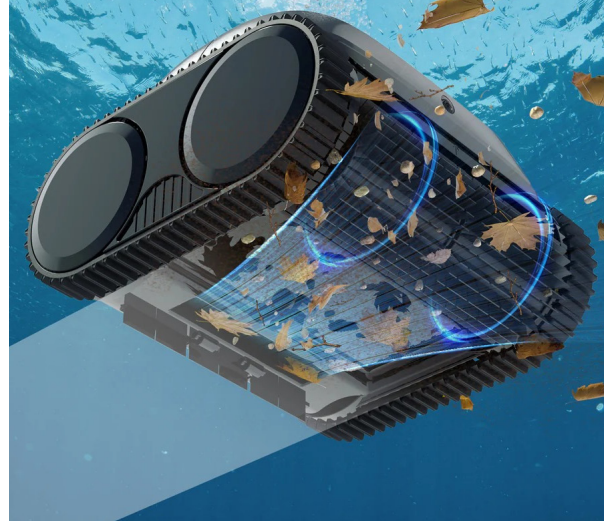

ULTRA STRONG SUCTION

Dual PVC Brushes

Upgraded Motor System

11.5 m³/H

Four-Wheel Drive

Distributed exclusively in the UK by:

LIGHTHOUSE