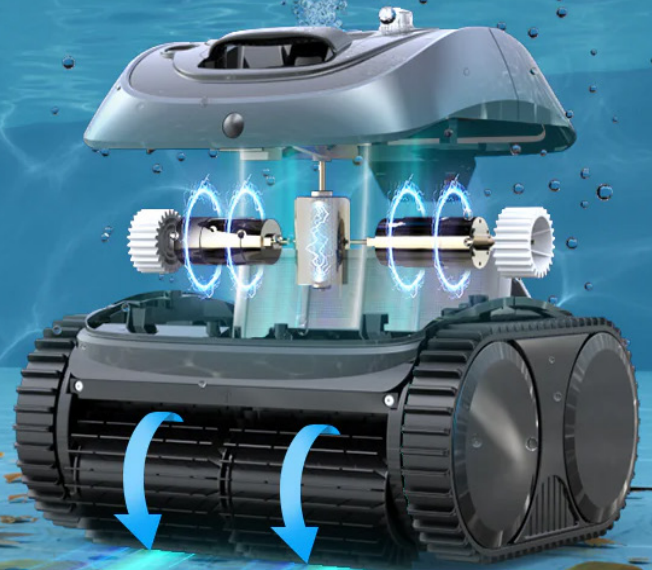

### POWER

The Wybot C1 Pro boasts a compact, ergonomic design that makes it easy to handle. Its powerful motor and advanced filtration system make it an ideal choice for those looking for minimum maintenance with optimum results.

### AUTONOMY

With up to 2.5 hours of autonomy, it keeps your pool clean with 2-hour or 4 x 30-minute cycles.

### CLEANING MODES

Four cleaning modes are pre-configured to suit your needs, easily selectable via the app for bottom, walls, water line or full cleaning. The 4 cleaning modes are also available via buttons on the robot's bonnet

## Effortless Cleaning

Upgraded motor for enhanced suction. Dual scrubbing brushes efficiently remove debris from floor, walls, and waterline, achieving a deep clean in just 150 minutes.

**4X**  
Brushes