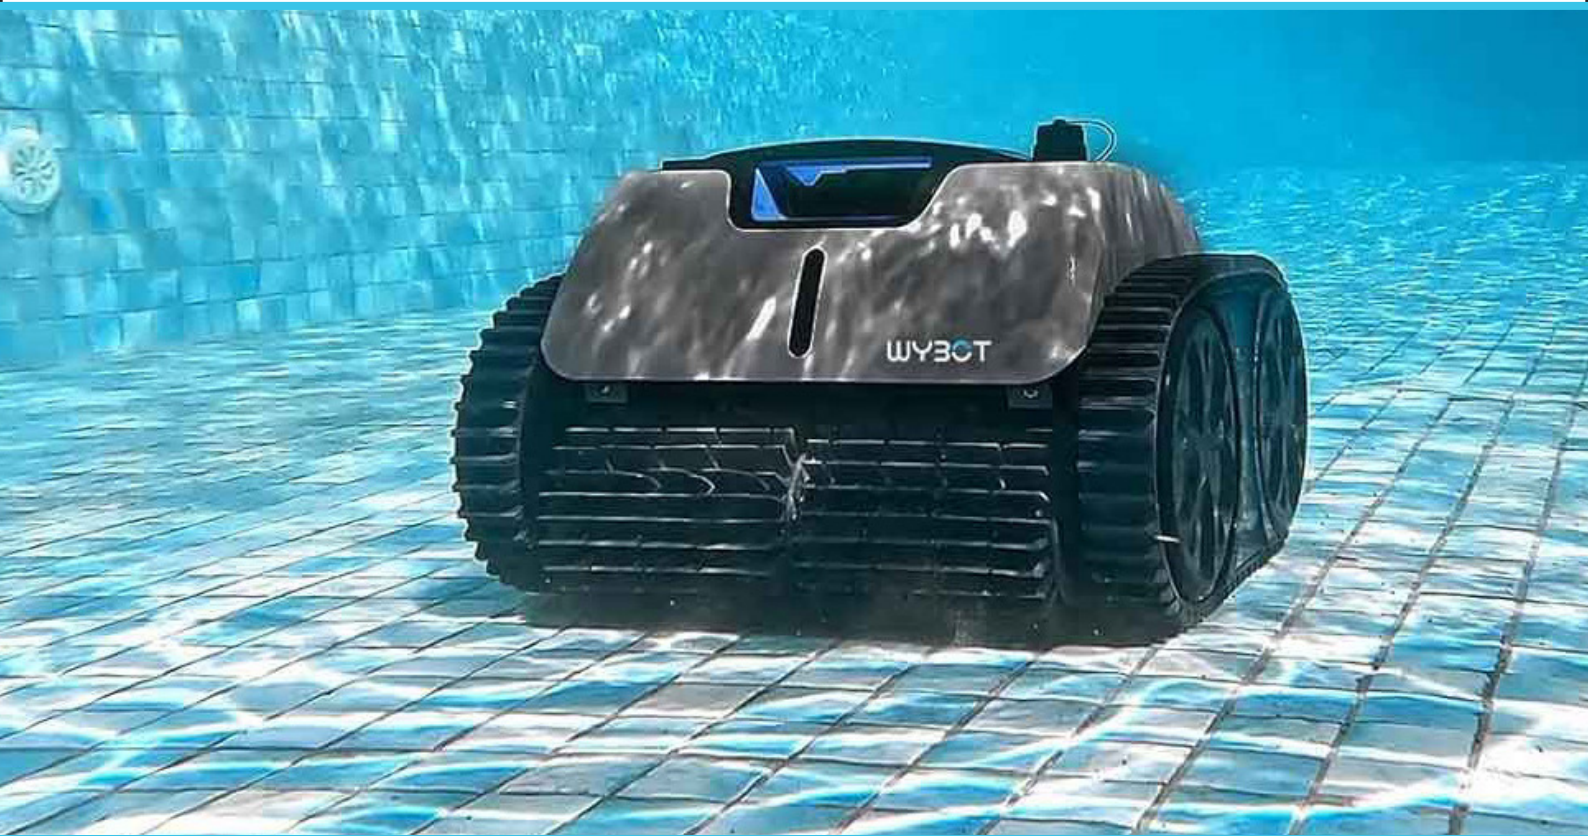

# C1 PRO

## INTELLIGENT CORDLESS POOL CLEANERS

### POWER

The Wybot C1 Pro boasts a compact, ergonomic design that makes it easy to handle. Its powerful motor and advanced filtration system make it an ideal choice for those looking for minimum maintenance with optimum results.

## ULTRA STRONG SUCTION

Dual PVC Brushes

Upgraded Motor System

11.5 m<sup>3</sup>/H

Four-Wheel Drive

Distributed exclusively in the UK by:

 **LIGHTHOUSE**